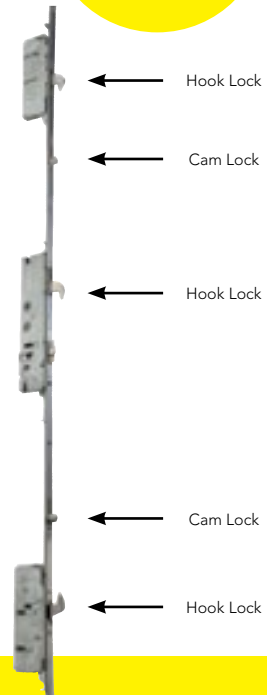

PVCu DOORS

With so many beautiful panels and glazing designs to choose from you will be spoilt for choice.

By utilising the best materials and exceptionally high standards of production, our stunning collection of decorative glazed door panels are the perfect choice for any home.

Our PVCu doors are manufactured using the very latest techniques of two-skin bonding to a variety of high quality core materials which increases integrity against heat and moisture.

The type A Expanded Polystyrene we use on all doors is classified under BS476 and is totally recyclable, non toxic and inert. It contains no CFC's or HFC's and contains a fire retardant additive tested to BS4725, formulated to restrict the extent of burn giving it improved performance against fire risks.