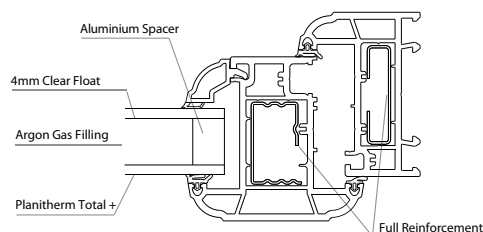

C RATING

C rating is achieved with both the 60mm '6 Series' and 70mm '7 Series' by using 4mm Clear Float / 4mm Planitherm Total + with an aluminium spacer bar.

- Slim & standard sight line profiles.
- Standard or full reinforcement (to allow coloured options).
- Double glazing with Argon gas filling and low E coating.
- Aluminium spacer.