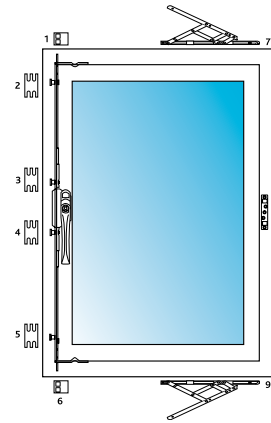

WINDOWS

We only use the industry leading REHAU profiles to manufacture all of our systems. The systems offer exceptional quality in terms of both appearance and performance.

The REHAU system is extruded from RAU-PVC 1406 (unplasticised, modified polyvinyl chlorides) which is vigorously tested to temperatures as low as -40° and up to +60° without losing any quality or durability.

The REHAU profile offers much more than just exceptional performance but superb aesthetics. The smooth sight lines and perfectly cut angles give the

profile a beautiful and professional finished touch.

With our extensive range of colours, styles, hardware options, locks & gearing you can guarantee that not only will you get a product that can suit every home but is extremely durable and will last for years to come making our PVCu products a cut above the rest!