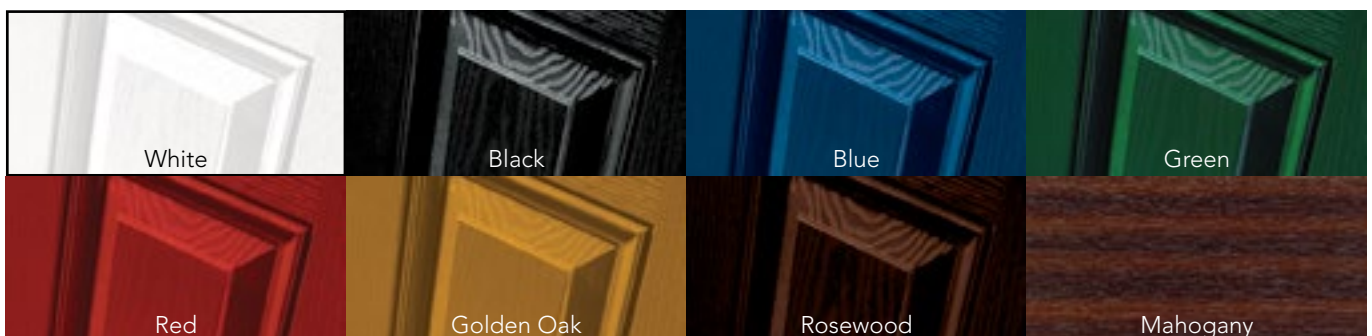

COMPOSITE DOORS - Are available in these realistic grained choice of panel colours with extra options of having a colour on the one side and white the other or the same colour both sides.