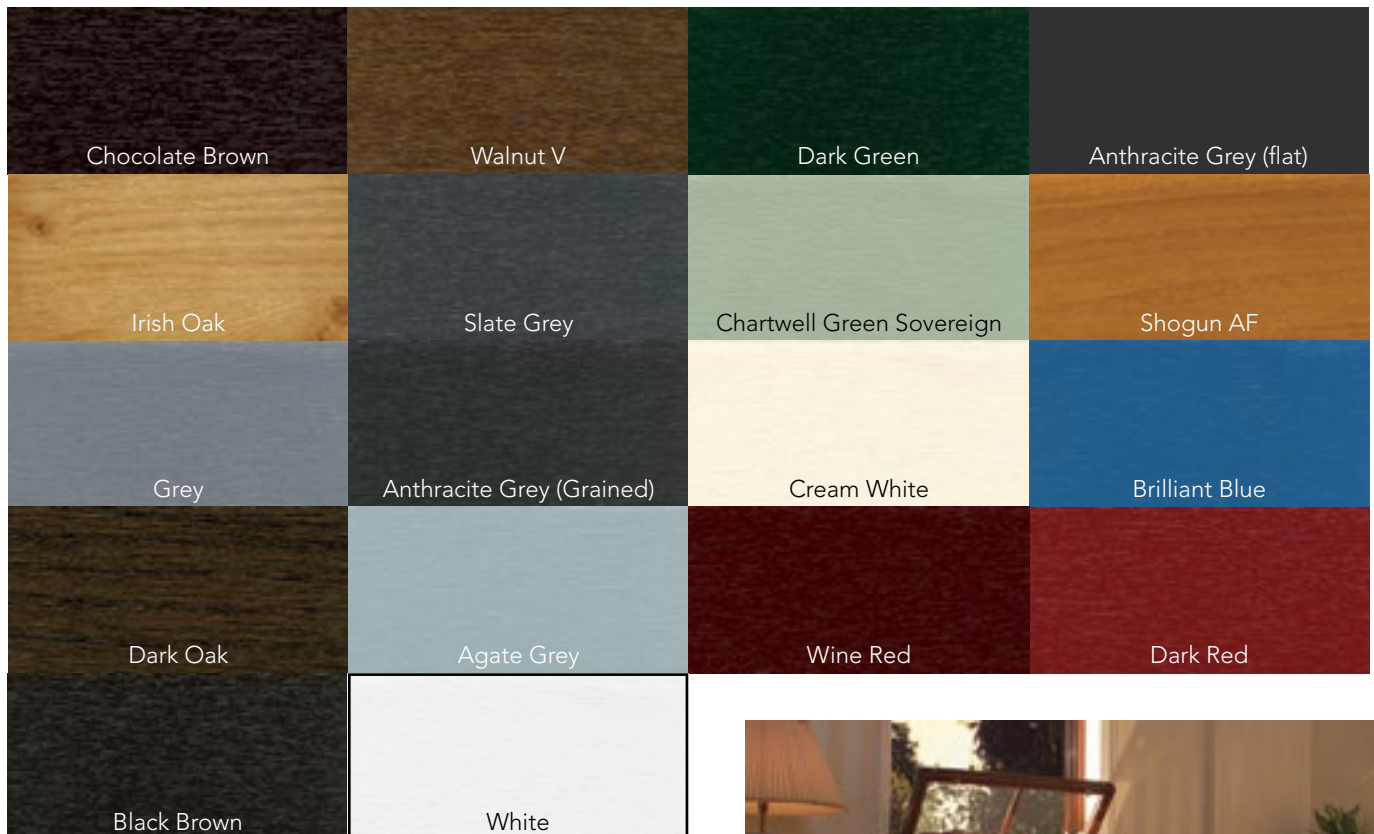

ONLY WINDOWS - Our extensive coloured foil selection is available on the REHAU S706 70mm System. Foil on white and are grained to give an authentic wood finish. Foiled on both sides is available but with a longer lead time.