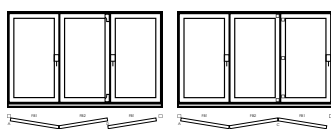

Style 321
2 folding 1 Main

Style 330
3 folding 0 Main