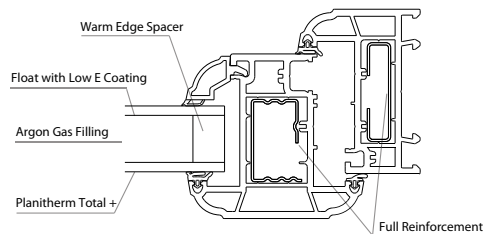

B RATING

B rating is achieved with both the 60mm '6 Series' and 70mm '7 Series' by using 4mm Clear Float / 4mm Planitherm Total + with a warm edge spacer bar.

- Slim & standard sight line profiles.
- Standard or full reinforcement (to allow coloured options).
- Double glazing with Argon gas filling and low E coating.