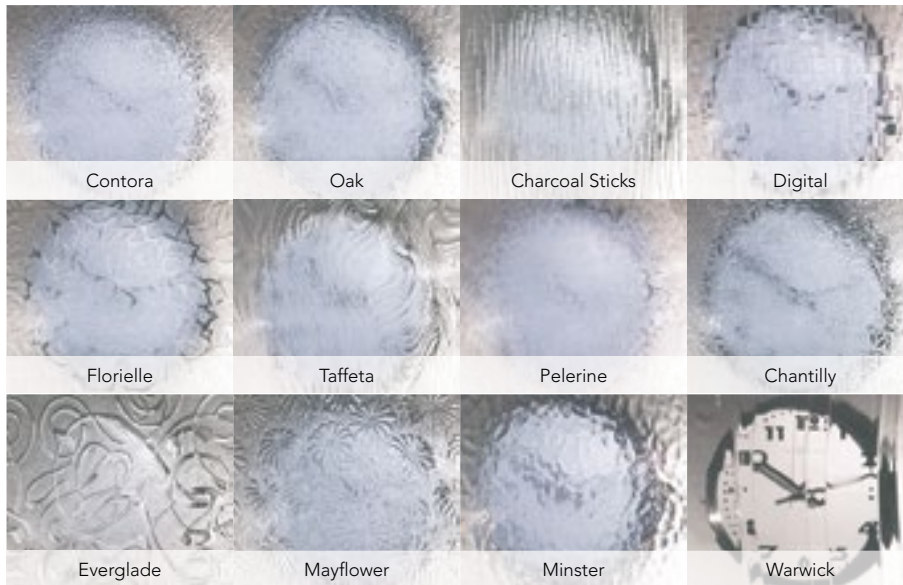

OBSCURE GLASS

For privacy, pure style or to allow more light into internal rooms, decorative glass gives you a whole range of attractive options, from classic floral designs to our premier range of etched glass the possibilities are endless.

GLASS DESIGNS

To add that extra flare to any window why not add a classy golden georgian bar design to your side screens or go for something more periodic like a traditional vertical sliding window with a geometrical astragal layout?